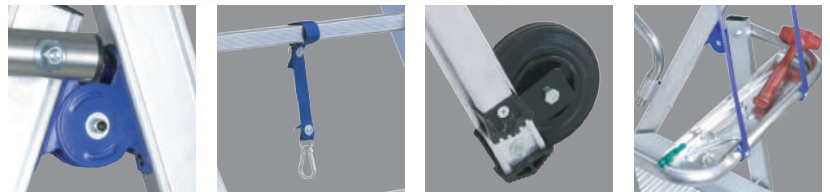

TELEFLY LIGHT

Individual work platform with guardrails 360°.

Complies with the new european standard EN 131-7 of stairs offer a 360° protection. Equipped with square 27x27 mm steps in rising ramp. With two models it is only possible to obtain 7 different working heights. With this solution you can work on gaps, such as ramps and staircases.

TECHNICAL

- Number of steps: 4 - 6;
- Distance between steps: 23 cm;
- Depth of steps: 27x27 mm;
- Profile amount: 65x53 mm;
- Width rise: 55 cm;
- Platform height: from 1,00 to 2,32 m;
- Capacity: 150 kg;
- Standard EN 131-7.

EQUIPMENT

- Footer: 10 cm;
- Platform: 57x44 cm;
- Guard rails of 100 cm;
- Wide base (maximum stability);
- Ergonomic tip PVC;
- Telescopic lifting hook;
- Tool holder tray: 15 kg;
- Use and maintenance manual;
- Identification label;
- 2 wheels with 150 mm diameter.

OPTIONS

- 2 handrails;
- Tool holder tray.

31 cm

REF								KG	€
	m	min. m	max. m	m	m	m	m		
10862	4 - 3	2.15	1.00	1.52	3.50	0.80x1.60	0.31	17.50	
10865	6 - 4	2.73	1.25	2.32	4.30	0.80x2.17	0.31	20.50