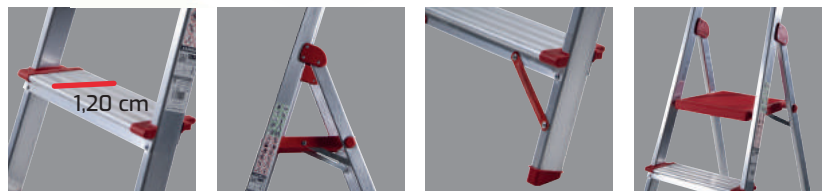

STANDARD PLUS

Prosumer aluminum step ladder steps with 120 mm depth.

It offers a unique and exclusive design. Stepladder with wide step and a riser platform and provided with guard rails. It is built with 120 mm steps aluminum riveted to the amounts obtaining a sturdy and stable ramp ascent. Accidental opening is prevented by self-locking platform and safety straps of 7 and 8 steps.

TECHINAL

- Platform: 28x25 cm;
- Distance between steps: 23,50 cm;
- Guard rails height: 60 cm;
- Number steps: 3 - 8;
- Platform height: from 0,66 to 1,82 m;
- Profile front: 50x20 mm;
- Rear profile: 40x20 mm;
- Capacity: 150 kg.

EQUIPMENT

- Ergonomic plates in non-slip PVC;
- Steps nonskid plans 12 cm;
- 2 safety straps anti-opening 7 and 8 steps;
- Reinforcement back (from step 6);
- Label and maintenance manual of use;
- Pack retractable term with poster.

REF							KG	€
		m	m	m	m	m		
10069	3	1.38	0.66	2.66	0.41	0.12	3.00	
10070	4	1.64	0.89	2.89	0.43	0.12	3.50	
10071	5	1.89	1.12	3.12	0.45	0.12	4.00	
10072	6	2.14	1.35	3.35	0.47	0.12	4.50	
10073	7	2.38	1.58	3.58	0.49	0.12	5.50	
10074	8	2.65	1.82	3.82	0.51	0.12	6.10